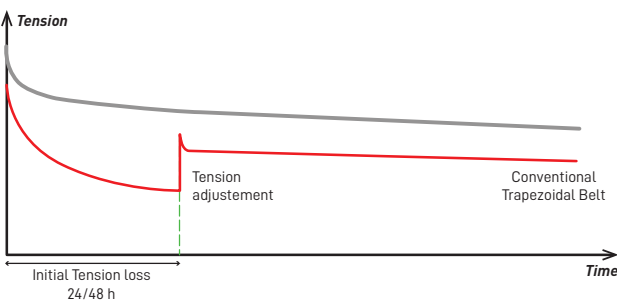

+25% thanks to the combination of several parameters

- **Reinforced stiffened cable** positioned in a **specific bonding rubber**.
- **EPDM Special blend mixture with oriented fiber** ensuring greater resistance to transverse forces and reducing the effect of vibration.
- **Sidewall grinding with notching** (therefore less noisy, ensuring lower slip and better abrasion resistance).

Easier maintenance ► **Cost Reduction**

INCREASED PERFORMANCES

• **Optimized notch geometry** to achieve high winding properties

• **Enhanced exterior protection** allowing the use of a **pebble** and its use for a **serpentine transmission**.

• **Increased power transmission** to achieve reduced a more compact transmissions.

Reduce transmissions (More compact drive)
Reduce dimensions

▶ **Cost Reduction**

SECTIONS FEATURES

Sections

TYPE	Width L mm	Height H mm
XPZ/3VX	9,7	8
XPA	12,7	10
XPB/5VX	16,3	13
XPC	22	18