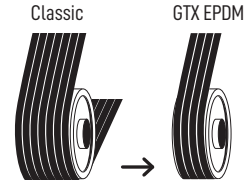

Easier maintenance ► **Cost Reduction**

INCREASED PERFORMANCES

• **Optimized notch geometry** to achieve high winding properties

• **Enhanced exterior protection** allowing the use of a **pebble** and its use for a **serpentine transmission**.

• **Increased power transmission** to achieve reduced a more compact transmissions.

Reduce transmissions (More compact drive)
Reduce dimensions

▶ **Cost Reduction**

SECTIONS FEATURES

Sections

TYPE	Width L mm	Height H mm
XPZ/3VX	9,7	8
XPA	12,7	10
XPB/5VX	16,3	13
XPC	22	18