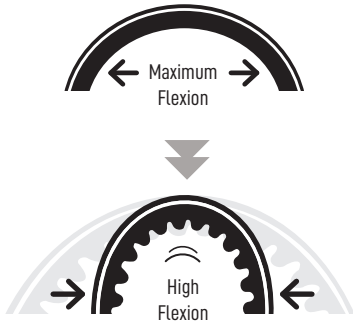

Easier maintenance ► **Cost Reduction**

INCREASED PERFORMANCES

• **Optimized notch geometry** to achieve high winding properties

• **Enhanced exterior protection** allowing the use of a **pebble** and its use for a **serpentine transmission**.

• **Increased power transmission** to achieve reduced a more compact transmissions.

Reduce transmissions (More compact drive)
Reduce dimensions

▶ **Cost Reduction**

SECTIONS FEATURES

Sections

TYPE	Width L mm	Height H mm
XPZ/3VX	9,7	8
XPA	12,7	10
XPB/5VX	16,3	13
XPC	22	18